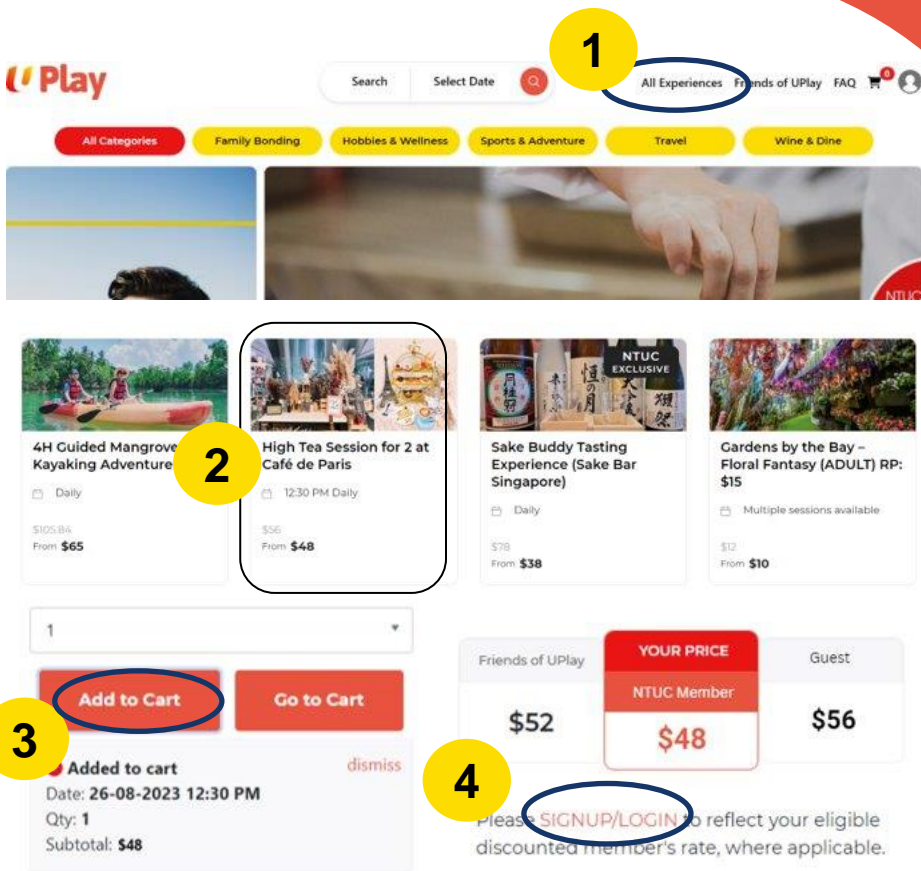

- Email or Mobile Number
- Apple ID
- Google Account

Follow steps from pages 4 - 10 for the step-by-step sign-up methods.

**If you are an existing NTUC member, please key your registered NTUC membership's email address.*

More About You

Membership status
NTUC Member

Gender

Address

Newsletter Subscription

I would like to receive the latest updates on new campaigns, promotions, events and products and services from NTUC Club Group via email.

Occupation type

Postal code

Sign-up with Singpass

When you successfully login with your NTUC-registered email, your profile should show your NTUC membership (only for NTUC members).

Sign-up from Experience page

Step 1

Start browsing our catalogue by clicking on **All Experiences** from the top navigation menu.

Step 2

Select your desired experience by clicking on its title.

Step 3

Select quantity and click on the **Add to Cart** button.