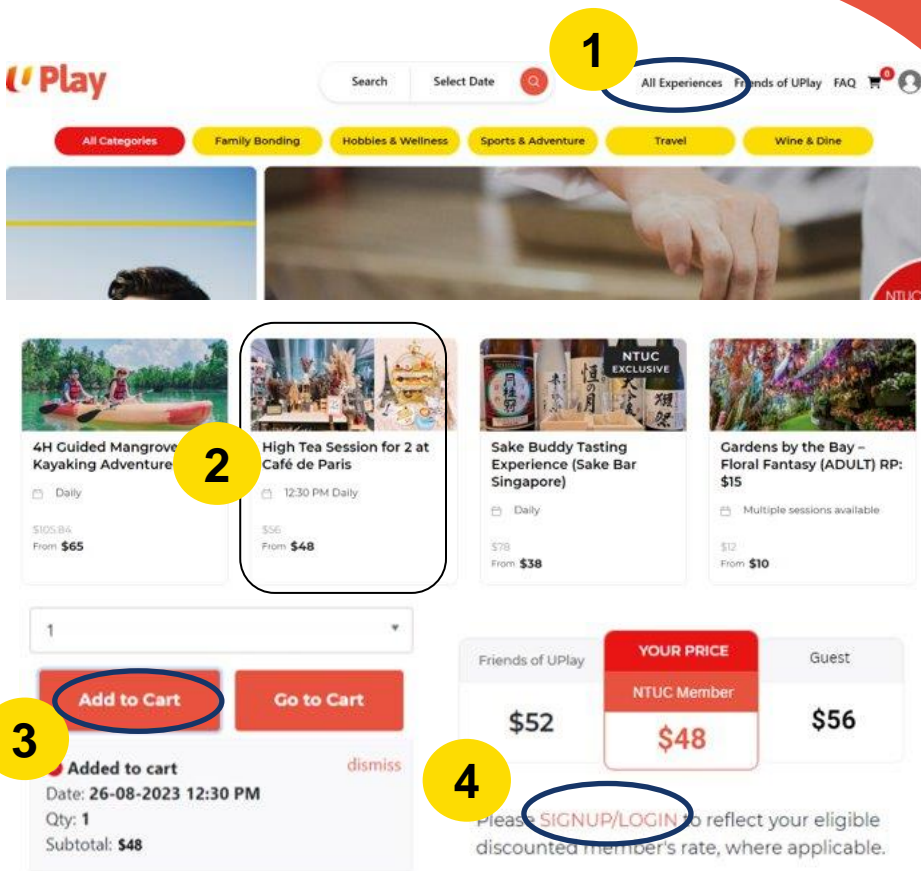

Sign-up from Experience page

Step 1

Start browsing our catalogue by clicking on **All Experiences** from the top navigation menu.

Step 2

Select your desired experience by clicking on its title.

Step 3

Select quantity and click on the **Add to Cart** button.

Step 4

On the experience page, click on **SIGNUP/LOGIN** to sign up for your eligible discounted member's rate, where applicable.